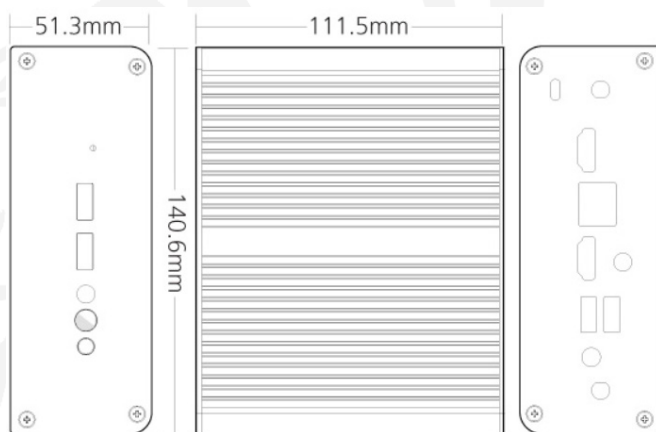

Dimensions

Remarks: 1. Specifications are subject to change without notice
2. ODM/OEM are available
3. For other details visit www.kimera-computers.com